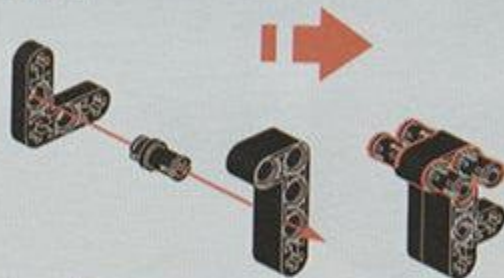

NO.77028

DOUBLE BARREL

[DOUBLE-BARRELED SHOTGUN]

IT IS A SHOTGUN WITH TWO BARRELS,
WHICH CAN BE ARRANGED HORIZONTALLY OR UP AND DOWN.
IT CAN BE REGARDED AS ONE OF THE EARLIEST SHOTGUNS,
FORMERLY KNOWN AS THE RIOT GUN.

1

A

2

B

A

1x 1x 2x 1x

**A1**

4x 2x 1x