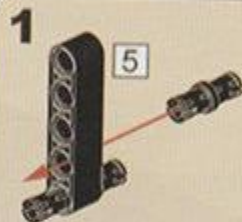

NO.77028

DOUBLE BARREL

[DOUBLE-BARRELED SHOTGUN]

IT IS A SHOTGUN WITH TWO BARRELS,
WHICH CAN BE ARRANGED HORIZONTALLY OR UP AND DOWN.
IT CAN BE REGARDED AS ONE OF THE EARLIEST SHOTGUNS,
FORMERLY KNOWN AS THE RIOT GUN.

1

A

2

B

A

1x 1x 2x 1x

**A1**

4x 2x 1x

**A2****1****2**

1x 1x

A31x 2x 1x
1x 1x 1x**A4****2**

1x 1x

A5

A6

A7

A8